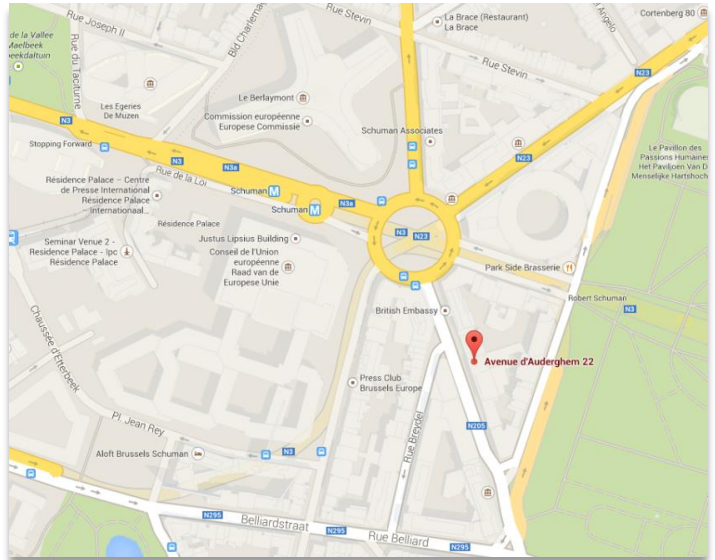

ACE Events Conference Centre
22 - 28, Avenue d'Auderghem
1040 Brussels, Belgium

ACE Events Conference Centre at EDA/ASSIFONTE Offices

Avenue d'Auderghem, 22-28
1040 Brussels, Belgium
+32 (0)2 549 50 40

Click above to view in Google Maps